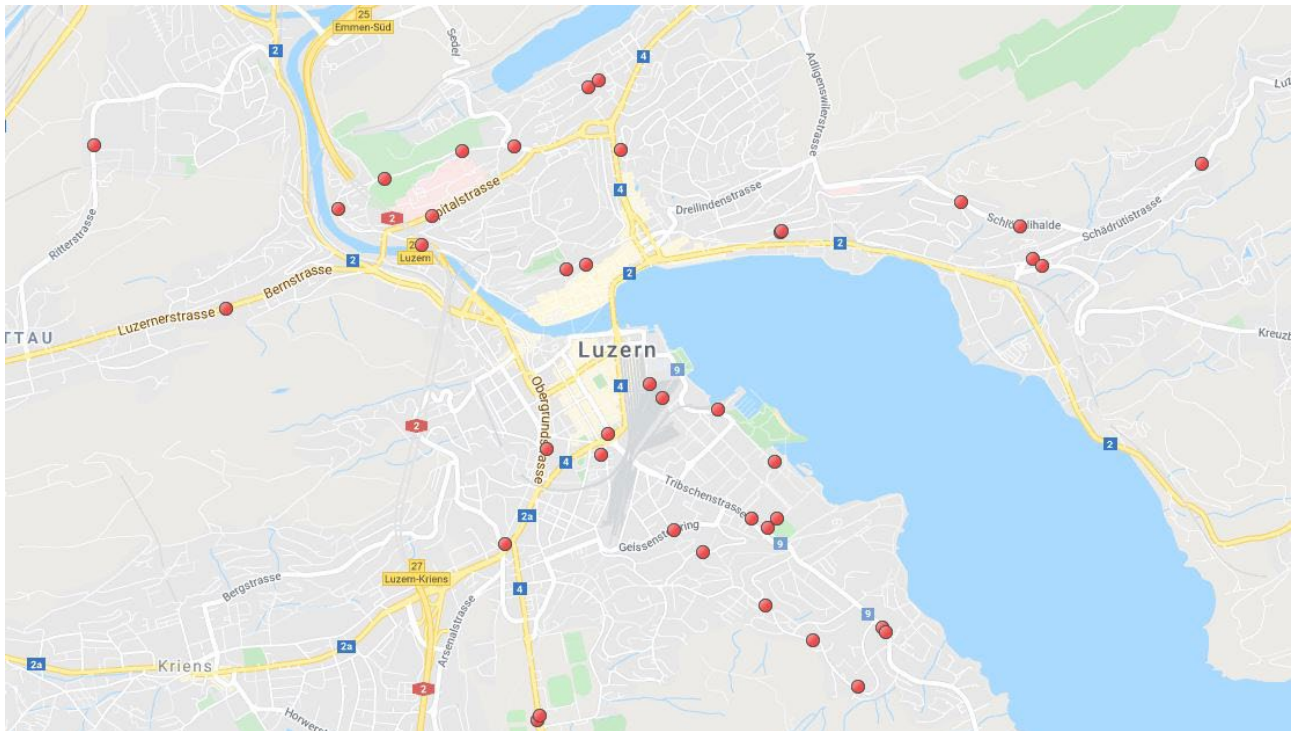

### Lucerne F4 network: «Pop»

The location of these F4 sites in pedestrianized areas ensures high visibility and good reach. The «Pop» network is especially suitable for cultural and event advertising, as well as for political campaigns. The 40 display areas cover the whole of the central Lucerne area and are located in busy areas with high footfall as well as quieter residential districts.

**40 sites** with excellent coverage and reach

#### Prices

Costs	7 days	14 days
Lucerne F4 network: «Pop»	2 451.–	3 702.–

Prices in CHF excl. VAT

**«Pop» F4 sites: overview**

Location	No. of poster sites
Alpenquai 4	1
Alpenquai 35	1
Bellerivehöhe 15	1
Bundesplatz 14	1
Eisfeldstr. 1	1
Eisfeldstr. 3	1
Friedentalstr. neben 43	1
Friedentalstr. 61	1
Frohburgsteg	2
Geissensteinring 38	1
Gesegnetmattstr. 8	1
Gesegnetmattstr. 8b	1
Hirtenhofstr. v.a.v. 4	1
Hirtenhofstr. 22	1
Hirtenhofstr. 48	1
Horwerstr. v.a.v. 95	1
Horwerstr. 99	1
Kreuzbuchstr. v.a.v. 44	1
Langensandstr. 27	2
Libellenstr. 1	1

Location	No. of poster sites
Libellenstr. 42	1
Libellenstr. 44	1
Luzernerstr. 7	1
Musegggrain neben Museggstr. 19	1
Museggstr. 21	1
Mythenstr. 7	1
Obergrundstr. 59	1
Obergrundstr. 102	1
Ruopigenring 103	1
Schädrrütistr. 2	1
Schädrrütistr. 67	1
Schlösslihalde 14	1
Spitalstr. 67	1
St. Karlistr. 26	1
St. Karlistr. 66	1
Tribtschenstr. 69	1
Weinberglistr. 59	1
Wesemlinstr. 2	1
<b>Total</b>	<b>40</b>